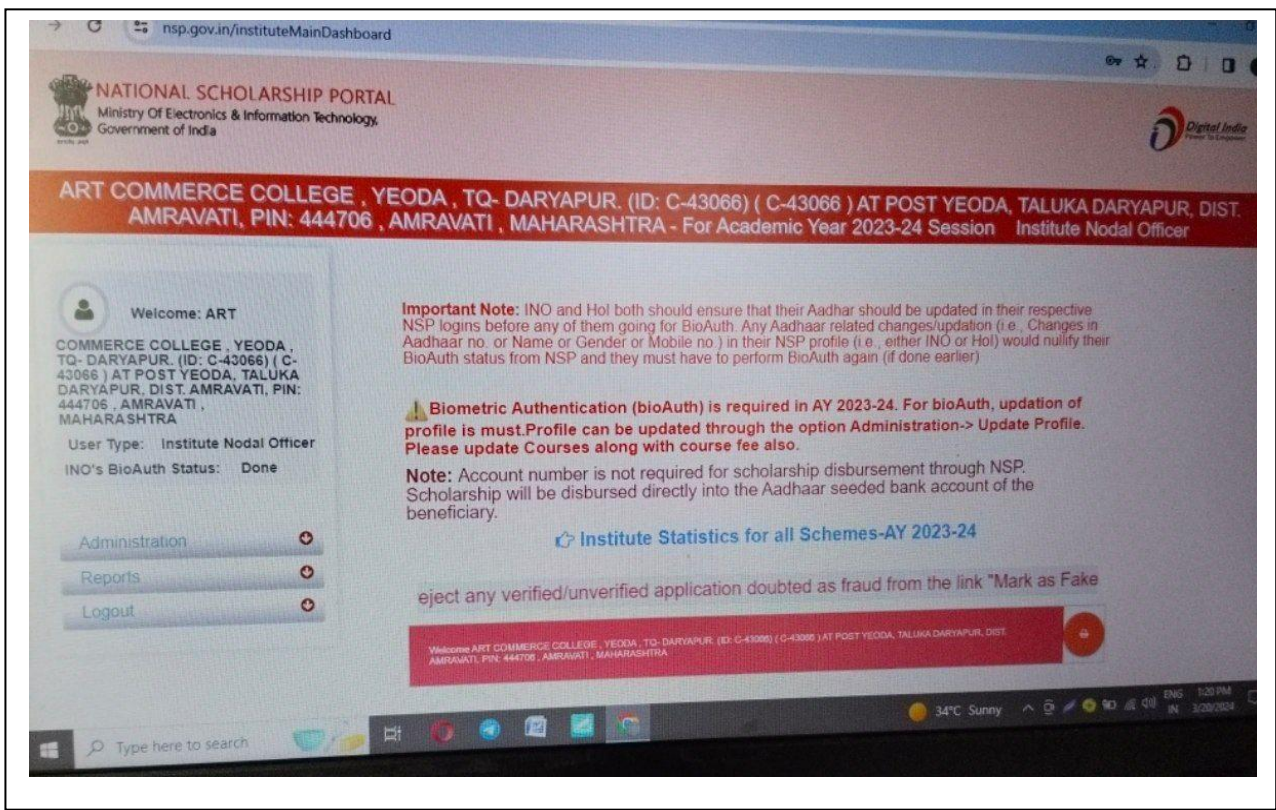

Photo of Scholarship Portal NSP)

**SCREENSHOT
OF
SCREENSHOT
OF PAYROLL
SOFTWARE**

Payroll Software

**SCREENSHOT
OF
EXAMINATION
SOFTWARE**

GPS MAP CAMERA
Arts Commerce College Yeoda 155
Latitude 20.9353782 Longitude 77.7758455
Date: 28 Mar 2025 Time: 12:45 AM
Note: Examination Software (Rx-Exam)